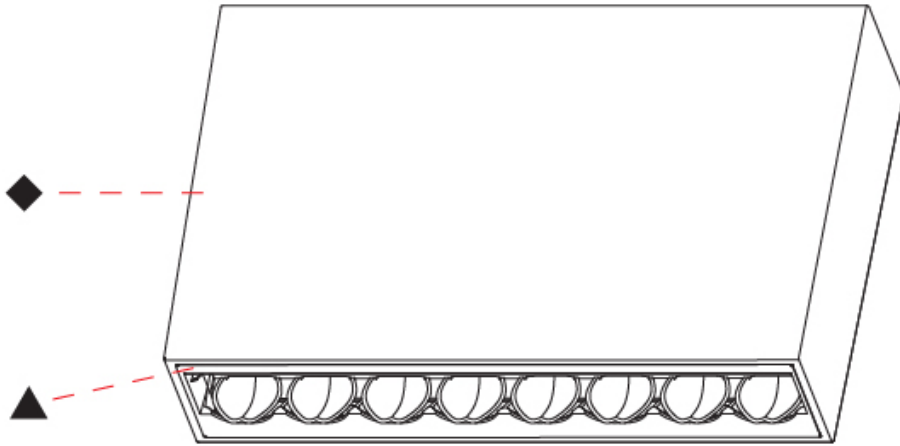

MAGIQ HOLLOW WALLWASH SURFACE

A3D188-

PROJECT

TYPE

SPECIFIER

QUANTITY

DATE

A